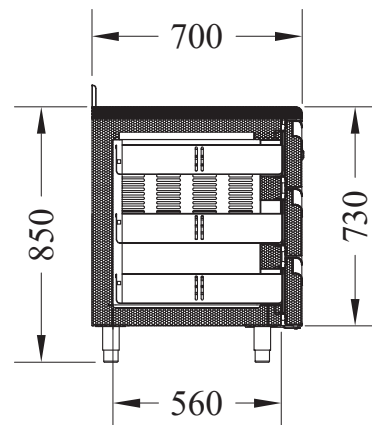

Technical data sheet

Product features

Cooling counter GN 1/1, 1x door, 1x 1/2 drawer, without splash back, stainless steel 230V

Model	SAP Code	00003905
--------------	-----------------	----------

SAP Code	00003905	Net Weight [kg]	110.00
Net Width [mm]	1380	Power electric [kW]	0.320
Net Depth [mm]	700	Loading	230 V / 1N - 50 Hz
Net Height [mm]	850		

Technical data sheet

Technical drawing

Cooling counter GN 1/1, 1x door, 1x 1/2 drawer, without splash back, stainless steel 230V

Model

SAP Code

00003905

Technical data sheet

Technical parameters

2. Net Width [mm]:

1380

9. Gross Weight [kg]:

130.00

3. Net Depth [mm]:

700

10. Power electric [kW]:

0.320

6. Gross Width [mm]:

1450

13. Net Volume [m3]:

0.821

7. Gross depth [mm]:

750