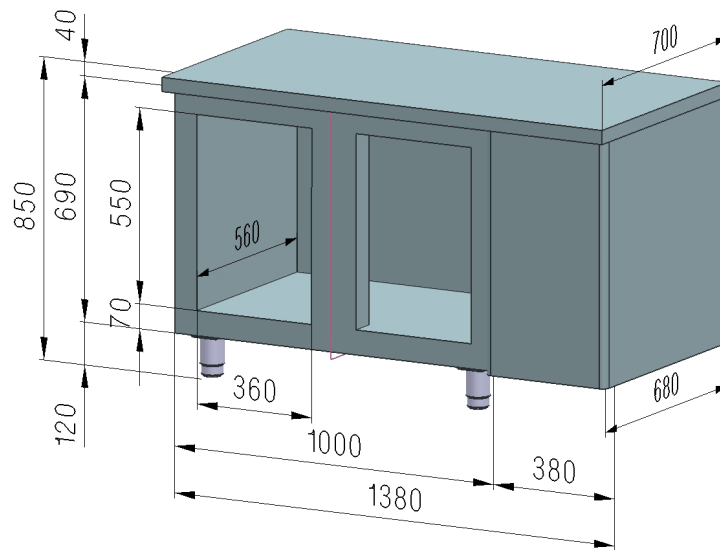

Technical data sheet

Product features

Cooling counter GN 1/1, 1x door, 1x 1/2 drawer, without splash back, stainless steel 230V

Model	SAP Code	00003905
--------------	-----------------	----------

SAP Code	00003905	Net Weight [kg]	110.00
Net Width [mm]	1380	Power electric [kW]	0.320
Net Depth [mm]	700	Loading	230 V / 1N - 50 Hz
Net Height [mm]	850		

Technical data sheet

Technical drawing

Cooling counter GN 1/1, 1x door, 1x 1/2 drawer, without splash back, stainless steel 230V

Model

SAP Code

00003905

Technical data sheet

Technical parameters

2. Net Width [mm]:

1380

9. Gross Weight [kg]:

130.00

3. Net Depth [mm]:

700

10. Power electric [kW]:

0.320

6. Gross Width [mm]:

1450

13. Net Volume [m3]:

0.821

7. Gross depth [mm]:

750