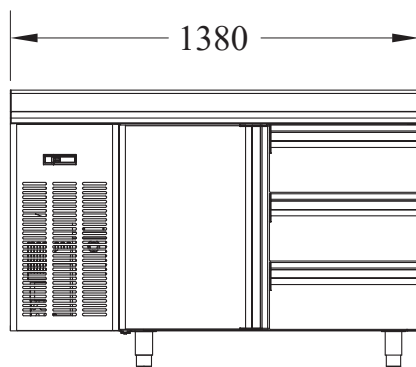

Technical data sheet

Product features

Cooling counter GN 1/1, 1x door, 1x 1/2 drawer, without splash back, stainless steel 230V

Model	SAP Code	00003905
--------------	-----------------	----------

SAP Code	00003905	Net Weight [kg]	110.00
Net Width [mm]	1380	Power electric [kW]	0.320
Net Depth [mm]	700	Loading	230 V / 1N - 50 Hz
Net Height [mm]	850		

Technical data sheet

Technical drawing

Cooling counter GN 1/1, 1x door, 1x 1/2 drawer, without splash back, stainless steel 230V

Model

SAP Code

00003905

Technical data sheet

Technical parameters

2. Net Width [mm]:

1380

9. Gross Weight [kg]:

130.00

3. Net Depth [mm]:

700

10. Power electric [kW]:

0.320

6. Gross Width [mm]:

1450

13. Net Volume [m3]:

0.821

7. Gross depth [mm]:

750